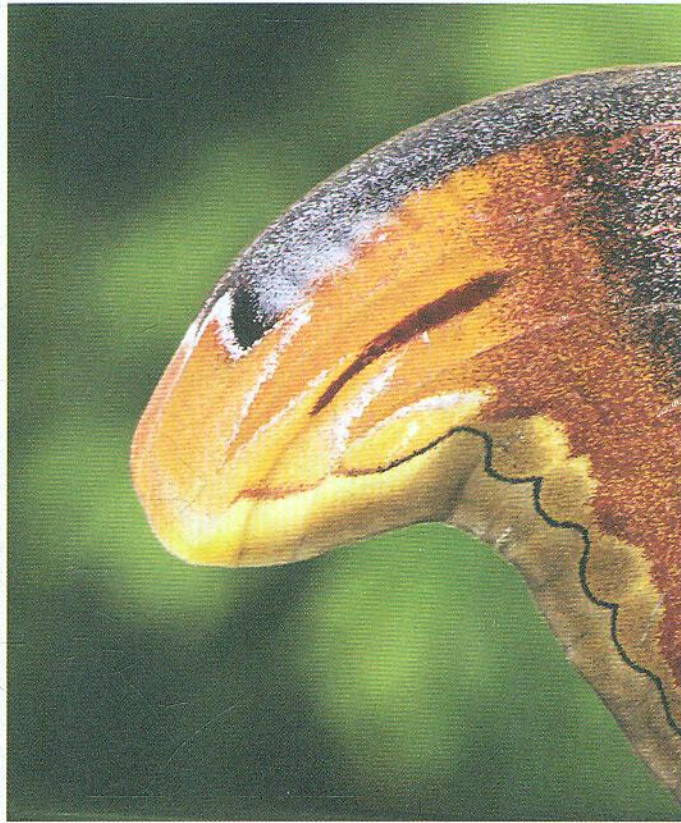


A close-up photograph of a woodpecker perched on a tree branch. The bird's feathers are intricately patterned with shades of brown, grey, and white, making it blend perfectly with the rough bark of the tree. Its large, dark eye is prominent, and its beak is pointed downwards. The background is a soft-focus green, suggesting a forest setting.

Ні, це не дерево!  
Це птах.

Він схожий на дерево, тому  
хижаки його не бачать.

**ЦЕ ЗМІЯ?**

Що це? Це змія?