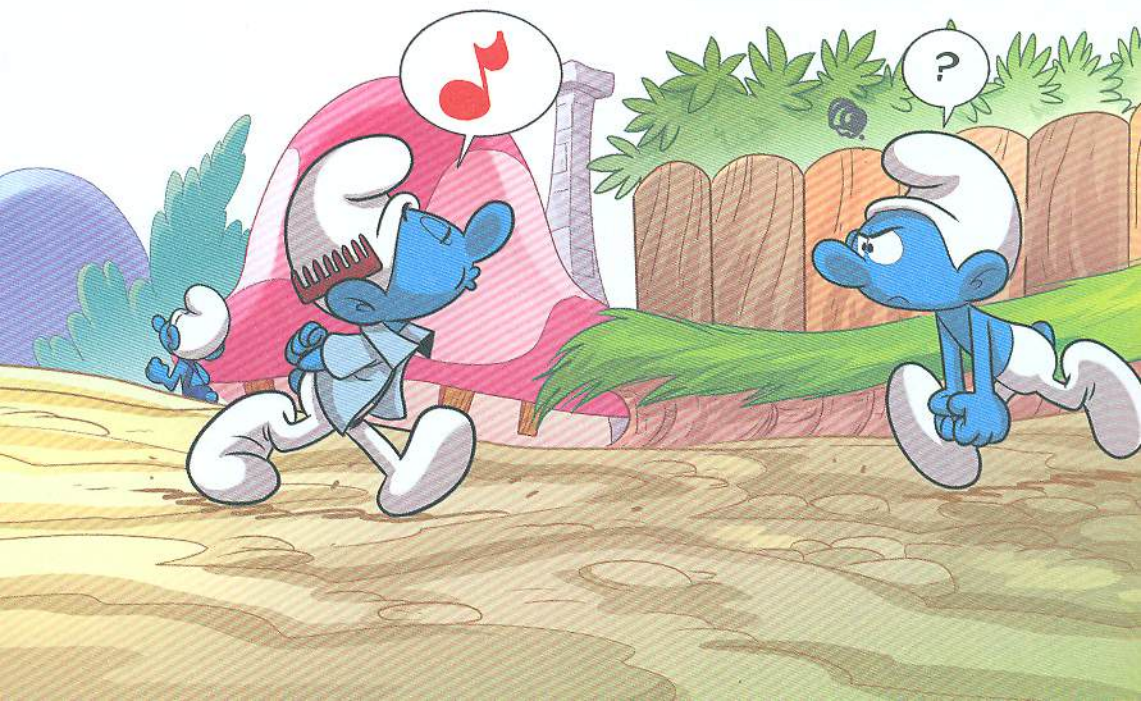

A vibrant, cartoon-style illustration of a forest. The scene is dominated by large, colorful mushrooms that serve as houses. On the left, a large blue mushroom house has a white hammock strung across its top. A Smurf is sitting in the hammock. In the center, a Smurf is peeking out from behind a purple mushroom. On the right, a large red mushroom house has a circular window with a wooden cross. A Smurf is standing on a stone path leading towards the houses. The background features tall, textured trees, yellow flowers, and a stone chimney. The overall atmosphere is bright and cheerful.

ДОБРИДЕНЬ,
УМІЛЬЦЮ!

І ТОБІ
ПРИВІТ,
ПЕРУКАРЕ!

ТУК ТУК
ТУК

КУДИ ЦЕ ТИ,
ПЕРУКАРЕ?

ІДУ ДО СМУР-
ФРЕТКИ! ВОНА
ПОПРОСИЛА
МЕНЕ ЗРОБИТИ
ЇЇ ЗАЧІСКУ...
ДО СВЯТА
САРСАПАРЕЛІ.

А ЧОМУ ВОНА
МЕНЕ НІКОЛИ
НЕ ПРОСИТЬ?

МОЖЕ ТОМУ, ЩО ЦЕ
Я - ПЕРУКАР!